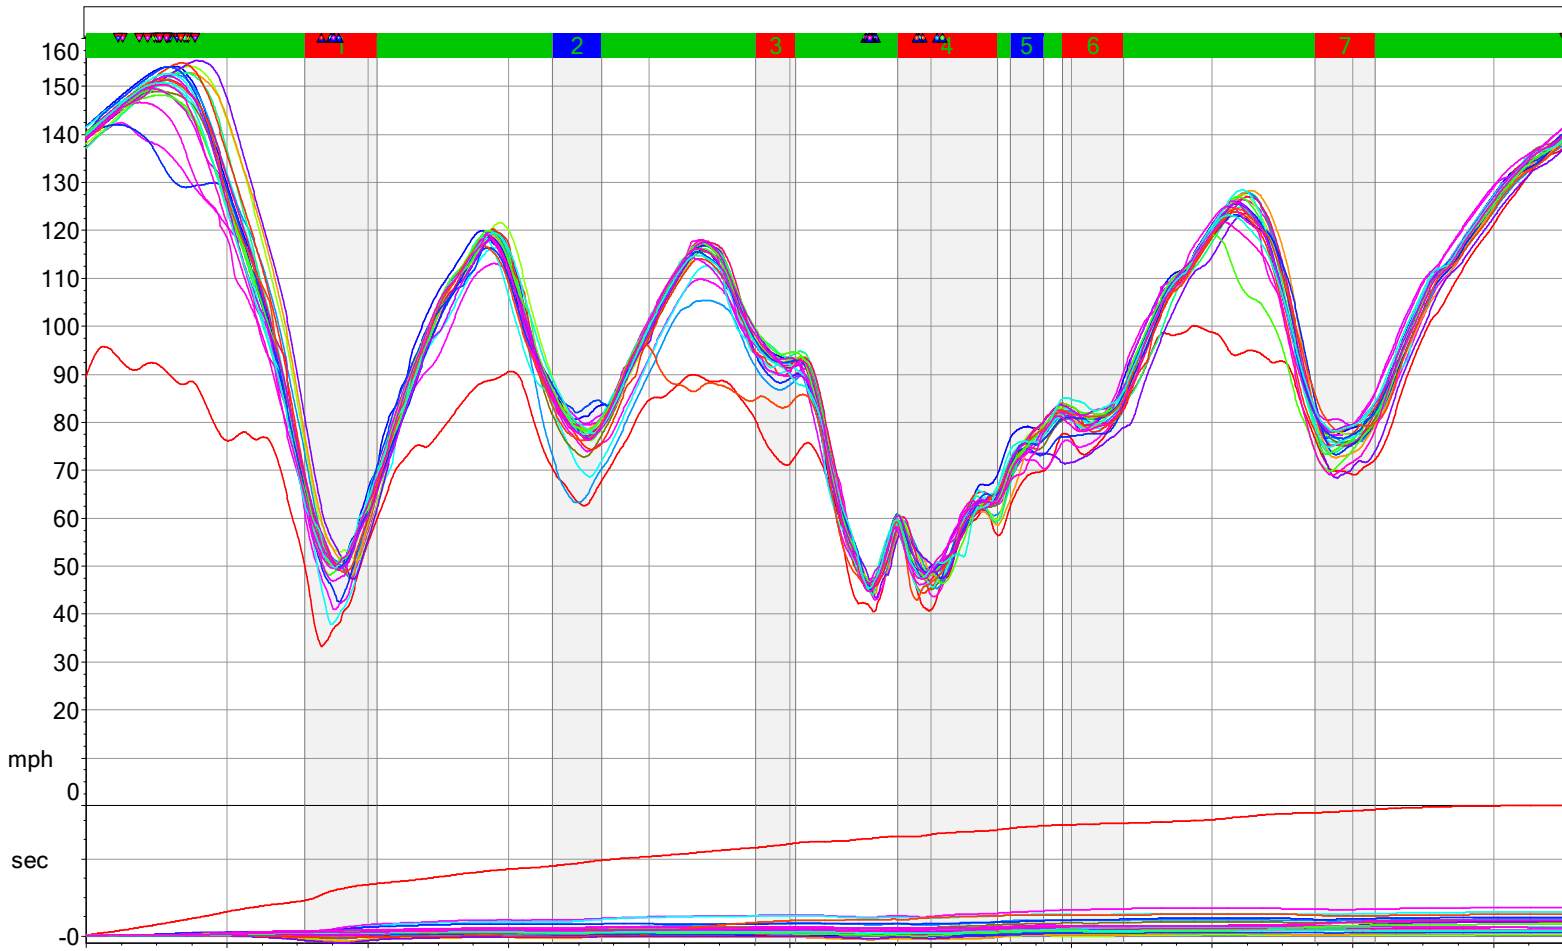

# Race Studio Analysis - Racing Data Acquisition System

Name: JAOMonteCarlo27112015\_001  
Date: 27-11-15 15:47:54  
Track: SummitPoint  
Vehicle: MonteCarlo  
Driver: JAO  
Note: Turkey Bowl 2015 - RACE #2

Data: JAOMonteCarlo27112015\_001 - 19 01.20.239 - GPS\_Speed [mph]  
JAOMonteCarlo27112015\_001 - 3 01.37.071 - GPS\_Speed [mph]  
JAOMonteCarlo27112015\_001 - 4 01.23.802 - GPS\_Speed [mph]  
JAOMonteCarlo27112015\_001 - 5 01.23.219 - GPS\_Speed [mph]  
JAOMonteCarlo27112015\_001 - 6 01.21.972 - GPS\_Speed [mph]  
JAOMonteCarlo27112015\_001 - 7 01.22.352 - GPS\_Speed [mph]  
JAOMonteCarlo27112015\_001 - 8 01.20.273 - GPS\_Speed [mph]  
JAOMonteCarlo27112015\_001 - 9 01.20.636 - GPS\_Speed [mph]  
JAOMonteCarlo27112015\_001 - 10 01.22.031 - GPS\_Speed [mph]  
JAOMonteCarlo27112015\_001 - 11 01.21.257 - GPS\_Speed [mph]  
JAOMonteCarlo27112015\_001 - 12 01.21.262 - GPS\_Speed [mph]  
JAOMonteCarlo27112015\_001 - 13 01.22.549 - GPS\_Speed [mph]  
JAOMonteCarlo27112015\_001 - 14 01.21.308 - GPS\_Speed [mph]  
JAOMonteCarlo27112015\_001 - 15 01.21.287 - GPS\_Speed [mph]  
JAOMonteCarlo27112015\_001 - 16 01.21.238 - GPS\_Speed [mph]  
JAOMonteCarlo27112015\_001 - 17 01.21.251 - GPS\_Speed [mph]  
JAOMonteCarlo27112015\_001 - 18 01.21.215 - GPS\_Speed [mph]  
JAOMonteCarlo27112015\_001 - 20 01.20.619 - GPS\_Speed [mph]  
JAOMonteCarlo27112015\_001 - 21 01.21.649 - GPS\_Speed [mph]  
JAOMonteCarlo27112015\_001 - 22 01.22.946 - GPS\_Speed [mph]  
JAOMonteCarlo27112015\_001 - 23 01.20.913 - GPS\_Speed [mph]  
JAOMonteCarlo27112015\_001 - 24 01.20.802 - GPS\_Speed [mph]  
JAOMonteCarlo27112015\_001 - 25 01.22.148 - GPS\_Speed [mph]

Historic Stockcar Racing

John Orzechowski Racing